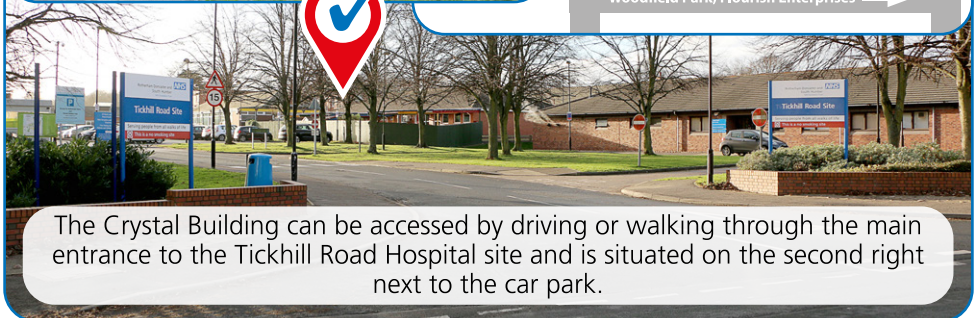

Crystal Building

Tickhill Road Hospital Site, Tickhill Road, Balby, Doncaster DN4 8QN.

The Doncaster CAMHS Service is based in the Crystal Building on the Tickhill Road Hospital site, off Weston Road.

If you are travelling by car there are free car parks nearby (see site map). The site is on a regular bus route served by the numbers 22, 72, 73 and 73A from Doncaster Town Centre. Bus service information is available from Traveline on (01709) 515151 or www.travelsouthyorkshire.com

The Crystal Building can be accessed by driving or walking through the main entrance to the Tickhill Road Hospital site and is situated on the second right next to the car park.