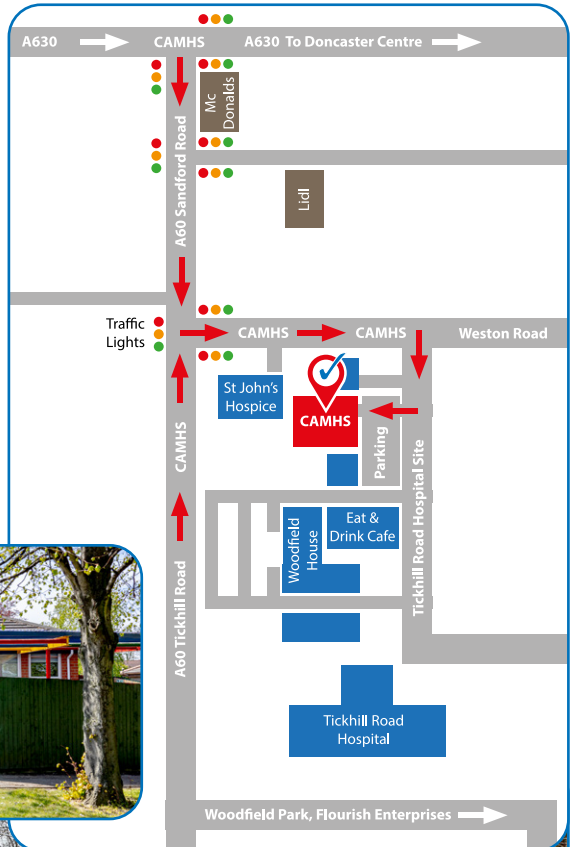

Crystal Building

Tickhill Road Hospital Site, Tickhill Road, Balby, Doncaster DN4 8QN.

The Doncaster CAMHS Service is based in the Crystal Building on the Tickhill Road Hospital site, off Weston Road.

If you are travelling by car there are free car parks nearby (see site map). The site is on a regular bus route served by the numbers 22, 72, 73 and 73A from Doncaster Town Centre. Bus service information is available from Traveline on (01709) 515151 or www.travelsouthyorkshire.com

The Crystal Building can be accessed by driving or walking through the main entrance to the Tickhill Road Hospital site and is situated on the second right next to the car park.